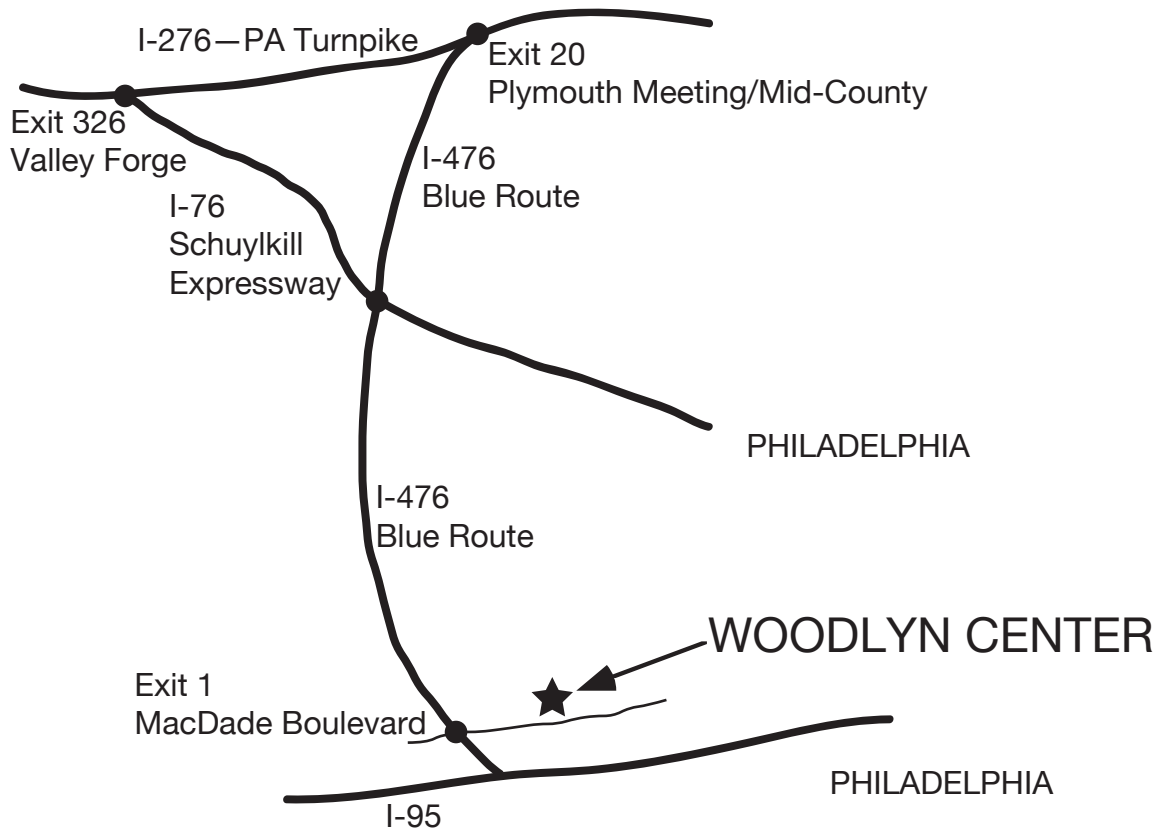

CSF BUXMONT WOODLYN CENTER

1307 MacDade Boulevard, Woodlyn (Ridley Township) — 610-833-1722

From points west of Valley Forge, follow the PA Turnpike (I-276) to Exit 326 for Valley Forge/King of Prussia. Follow signs for I-76 East (Schuylkill Expressway) toward Philadelphia. Watch for signs for I-476 South (Blue Route) and take I-476 South toward Delaware. Continue on I-476 South to Exit 1 for MacDade Boulevard. After exiting, follow signs for MacDade Blvd E, turn left onto MacDade Boulevard. Go past the first traffic light and turn right onto Woodcrest Rd. Turn right at Colson Rd. Then turn right onto Fairview Rd. Go to the first light (MacDade Boulevard) and turn left. The school is immediately visible on the right. Turn right onto Valley Rd. and then right again into the school's parking lot.

From points east of Norristown, follow the PA Turnpike (I-276) to Exit 20 for Plymouth Meeting/Mid-County. Follow the signs for I-476 South (Blue Route) toward Delaware. Continue on I-476 South to Exit 1 for MacDade Boulevard. After exiting, follow signs for MacDade Blvd E, turn left onto MacDade Boulevard. Go past the first traffic light and turn right onto Woodcrest Rd. Turn right at Colson Rd. Then turn right onto Fairview Rd. Go to the first light (MacDade Boulevard) and turn left. The school is immediately visible on the right. Turn right onto Valley Rd. and then right again into the school's parking lot.

From I-95, take Exit 8 toward Ridley Park. Merge onto S Stewart Ave (heading toward W. Chester Pike, US-13). Make a left onto W. Chester Pike, US-13. Then turn right onto Fairview Rd. Go to MacDade Boulevard and turn left. The school is immediately visible on the right. Turn right onto Valley Rd. and then right again into the school's parking lot.